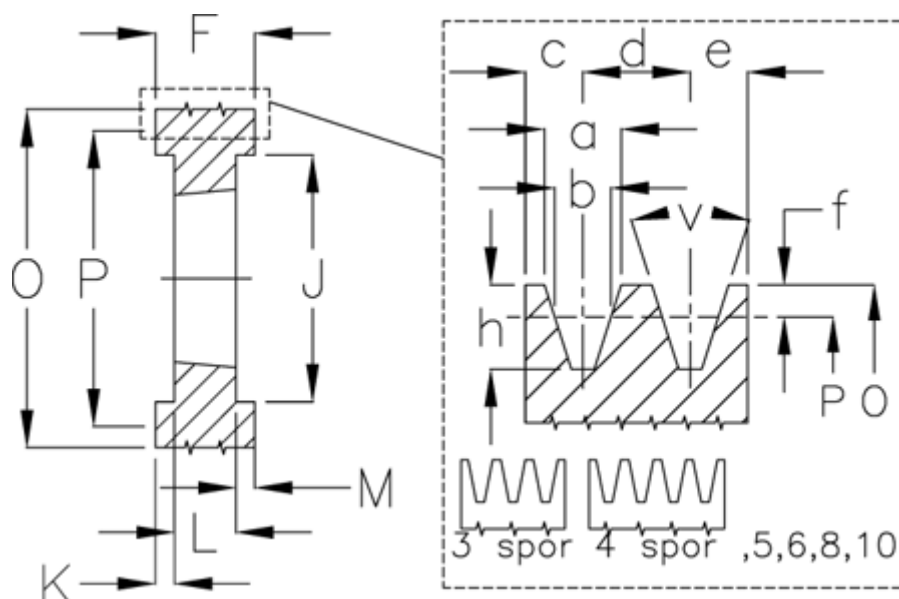

Article number: 604111021206

Description: V-belt pulley SPB 212/6 TL3535

## Measures

a	= 16.3	For bush	= 3535	O	= 219.0
b	= 14.0	h	= 17.5	P	= 212
Bush $\zeta$ max	= 90	J	= 169	Type	= SPB
c	= 12.5	K	= 15,5	v	= 38 degrees
d	= 19.0	L	= 89		
e	= 12.5	m	= 15.5		
f	= 3.5	N	= -		
F	= 120	Number of ribs	= 6		